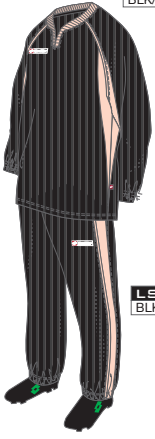

# TRIAL WEAR

LSW6205L  
BLK/PIK/PIK

LSW6209P  
BLK/PIK/PIK

LSW6205L  
NVY/WHT/BLU

LSW6209P  
NVY/WHT/BLU

LSW6205L  
BLU/RED/WHT

LSW6209P  
BLU/RED/WHT

LSW6205L  
DGN/RED/YEL

LSW6209P  
DGN/RED/YEL

LSW6205L  
RED/ORG/BLK

LSW6209P  
RED/ORG/BLK

LSW6205L  
BLK/CHC/RED

LSW6209P  
BLK/CHC/RED

LSW6205L  
NVY/YEL/RED

LSW6209P  
NVY/YEL/RED

LSW6205L  
BLU/AZB/WHT

LSW6209P  
BLU/AZB/WHT

LSW6205L  
DGN/WHT/ORG

LSW6209P  
DGN/WHT/ORG

LSW6205L  
RED/CHC/WHT

LSW6209P  
RED/CHC/WHT