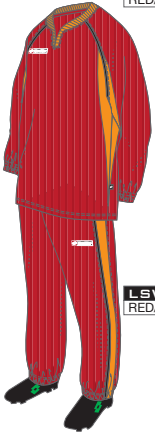

# TRIAL WEAR

LSW6205L  
BLK/PIK/PIK

LSW6209P  
BLK/PIK/PIK

LSW6205L  
NVY/WHT/BLU

LSW6209P  
NVY/WHT/BLU

LSW6205L  
BLU/RED/WHT

LSW6209P  
BLU/RED/WHT

LSW6205L  
DGN/RED/YEL

LSW6209P  
DGN/RED/YEL

LSW6205L  
RED/ORG/BLK

LSW6209P  
RED/ORG/BLK

LSW6205L  
BLK/CHC/RED

LSW6209P  
BLK/CHC/RED

LSW6205L  
NVY/YEL/RED

LSW6209P  
NVY/YEL/RED

LSW6205L  
BLU/AZB/WHT